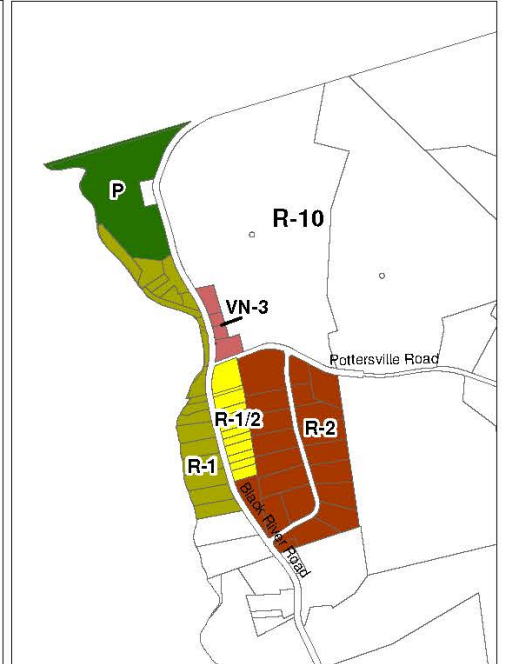

Bedminster Township Zoning Map
Somerset County, NJ
June 2021

Legend

- MF
- OP
- OR
- OR-1
- OR-V
- OR-V-MU
- P
- PRD
- PUD
- R-1
- R-1/2
- R-2
- R-3
- SCH
- SFC
- SFC-RD
- VN
- VN-2
- VN-3
- VR-100
- VR-80
- R-10

Data Sources:
 Somerset County Planning Department

BANISCH
 ASSOCIATES, INC.
 Planning and Design

**Bedminster Township Zoning Map
Inset Map
Somerset County, NJ
June 2021**

Legend

- | | |
|---------|--------|
| MF | R-1/2 |
| OP | R-2 |
| OR | R-3 |
| OR-1 | SCH |
| OR-V | SFC |
| OR-V-MU | SFC-RD |
| P | VN |
| PRD | VN-2 |
| PUD | VR-100 |
| R-1 | VR-80 |
| R-10 | |