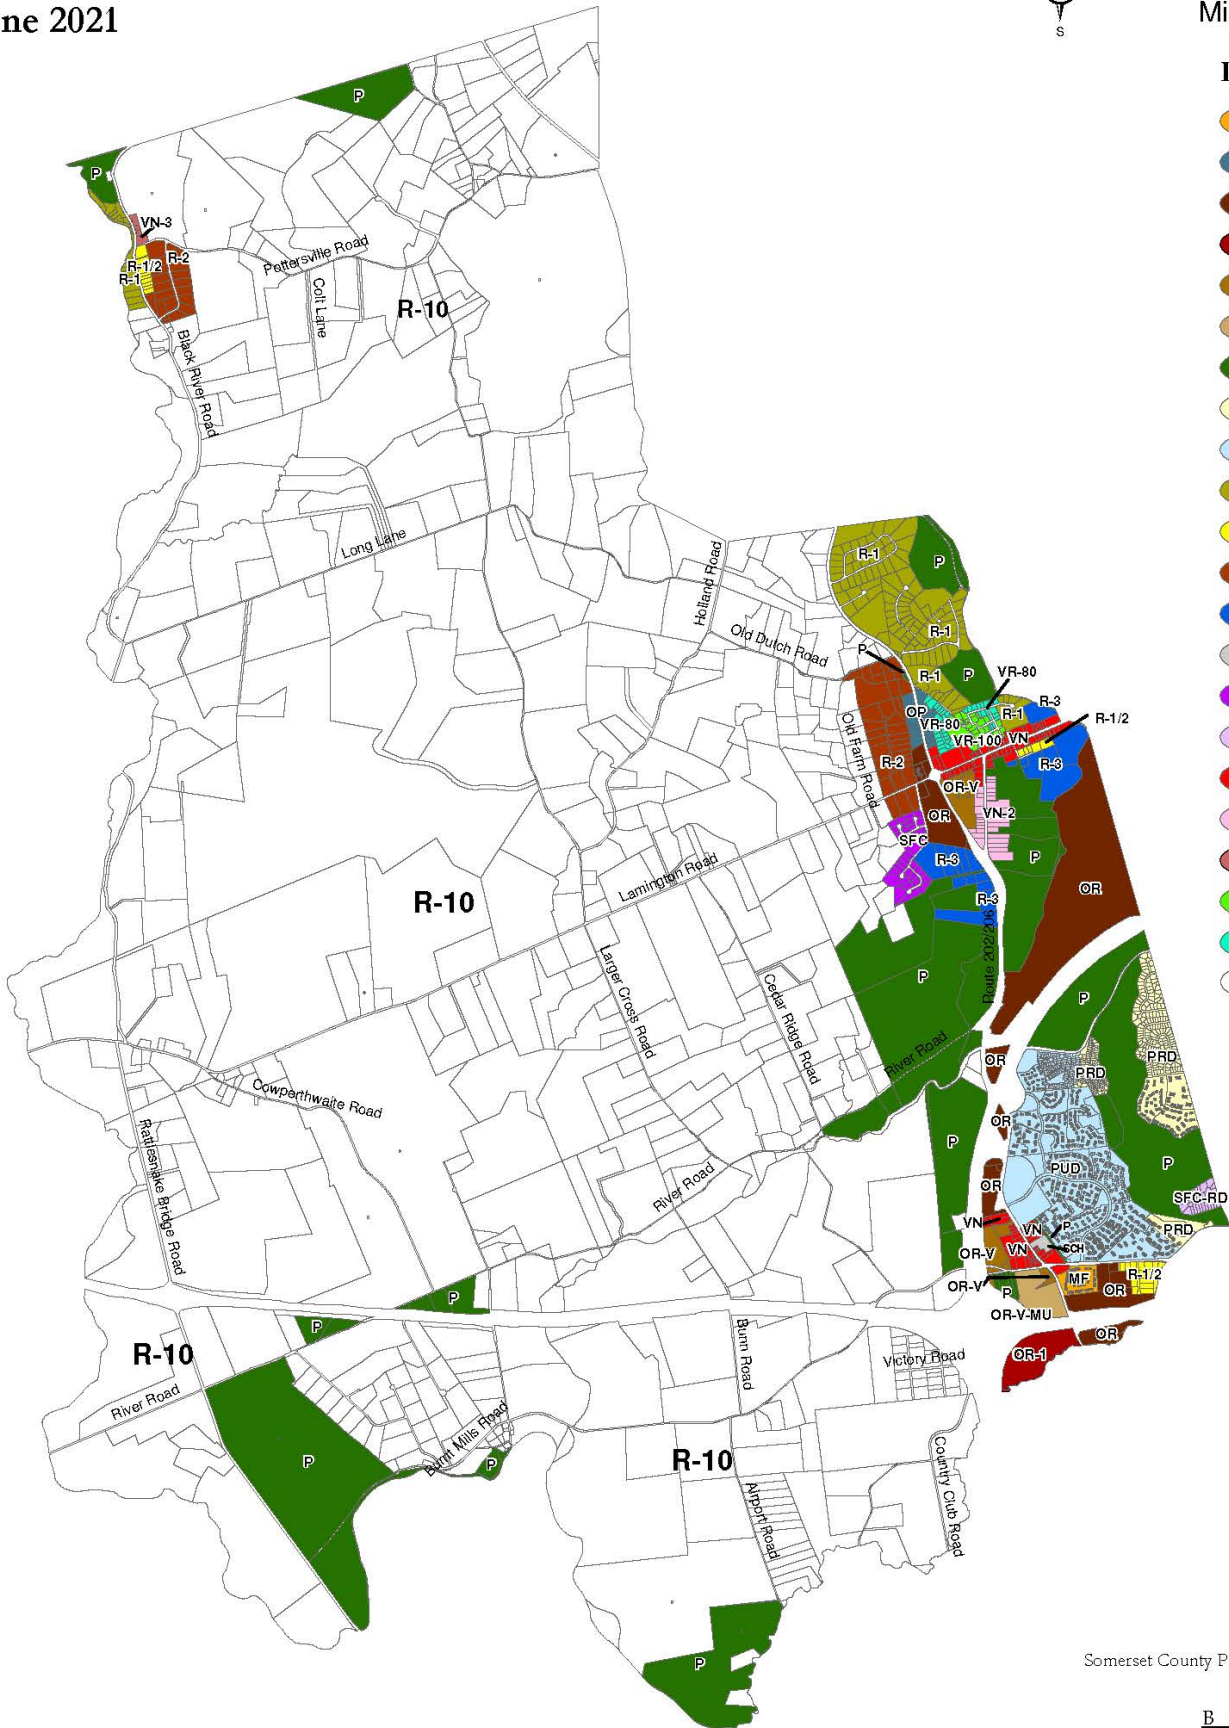

Bedminster Township Zoning Map
Somerset County, NJ
June 2021

Legend

- MF
- OP
- OR
- OR-1
- OR-V
- OR-V-MU
- P
- PRD
- PUD
- R-1
- R-1/2
- R-2
- R-3
- SCH
- SFC
- SFC-RD
- VN
- VN-2
- VN-3
- VR-100
- VR-80
- R-10

Data Sources:
 Somerset County Planning Department

BANISCH
 ASSOCIATES, INC.
 Planning and Design

**Bedminster Township Zoning Map
Inset Map
Somerset County, NJ
June 2021**

Legend

- | | |
|---------|--------|
| MF | R-1/2 |
| OP | R-2 |
| OR | R-3 |
| OR-1 | SCH |
| OR-V | SFC |
| OR-V-MU | SFC-RD |
| P | VN |
| PRD | VN-2 |
| PUD | VR-100 |
| R-1 | VR-80 |
| R-10 | |

Data Sources:
Somerset County Planning Department

BANISCH
ASSOCIATES, INC.
Planning and Design