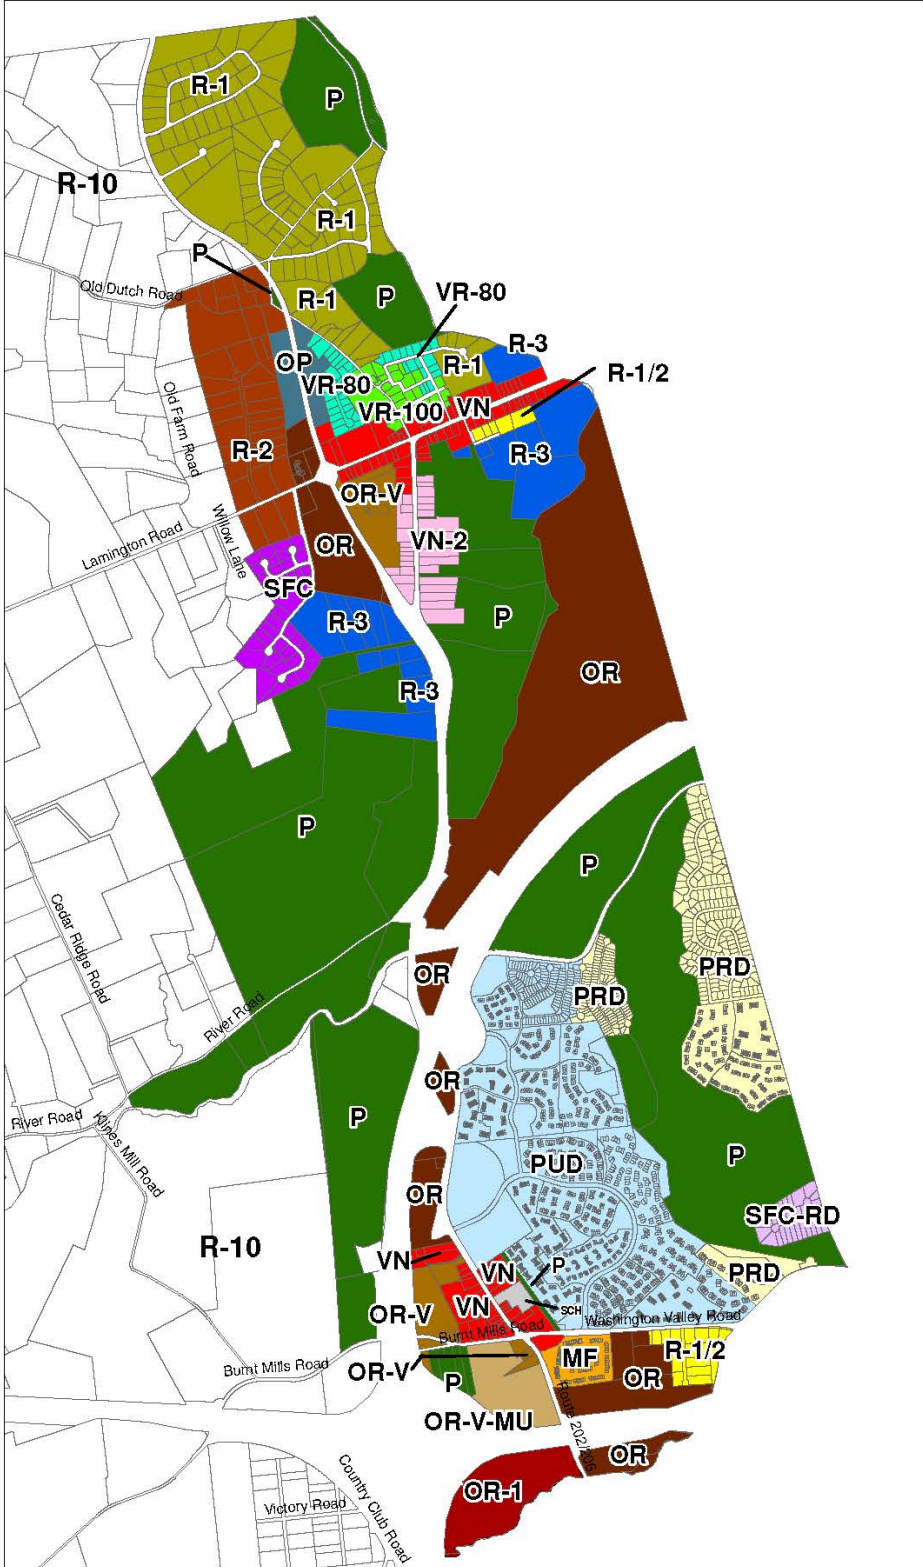

Bedminster Township Zoning Map
Somerset County, NJ
June 2021

Legend

- MF
- OP
- OR
- OR-1
- OR-V
- OR-V-MU
- P
- PRD
- PUD
- R-1
- R-1/2
- R-2
- R-3
- SCH
- SFC
- SFC-RD
- VN
- VN-2
- VN-3
- VR-100
- VR-80
- R-10

Data Sources:
 Somerset County Planning Department

BANISCH
 ASSOCIATES, INC.
 Planning and Design

**Bedminster Township Zoning Map
Inset Map
Somerset County, NJ
June 2021**

Legend

- | | |
|---------|--------|
| MF | R-1/2 |
| OP | R-2 |
| OR | R-3 |
| OR-1 | SCH |
| OR-V | SFC |
| OR-V-MU | SFC-RD |
| P | VN |
| PRD | VN-2 |
| PUD | VR-100 |
| R-1 | VR-80 |
| R-10 | |

Data Sources:
Somerset County Planning Department

BANISCH
ASSOCIATES, INC.
Planning and Design